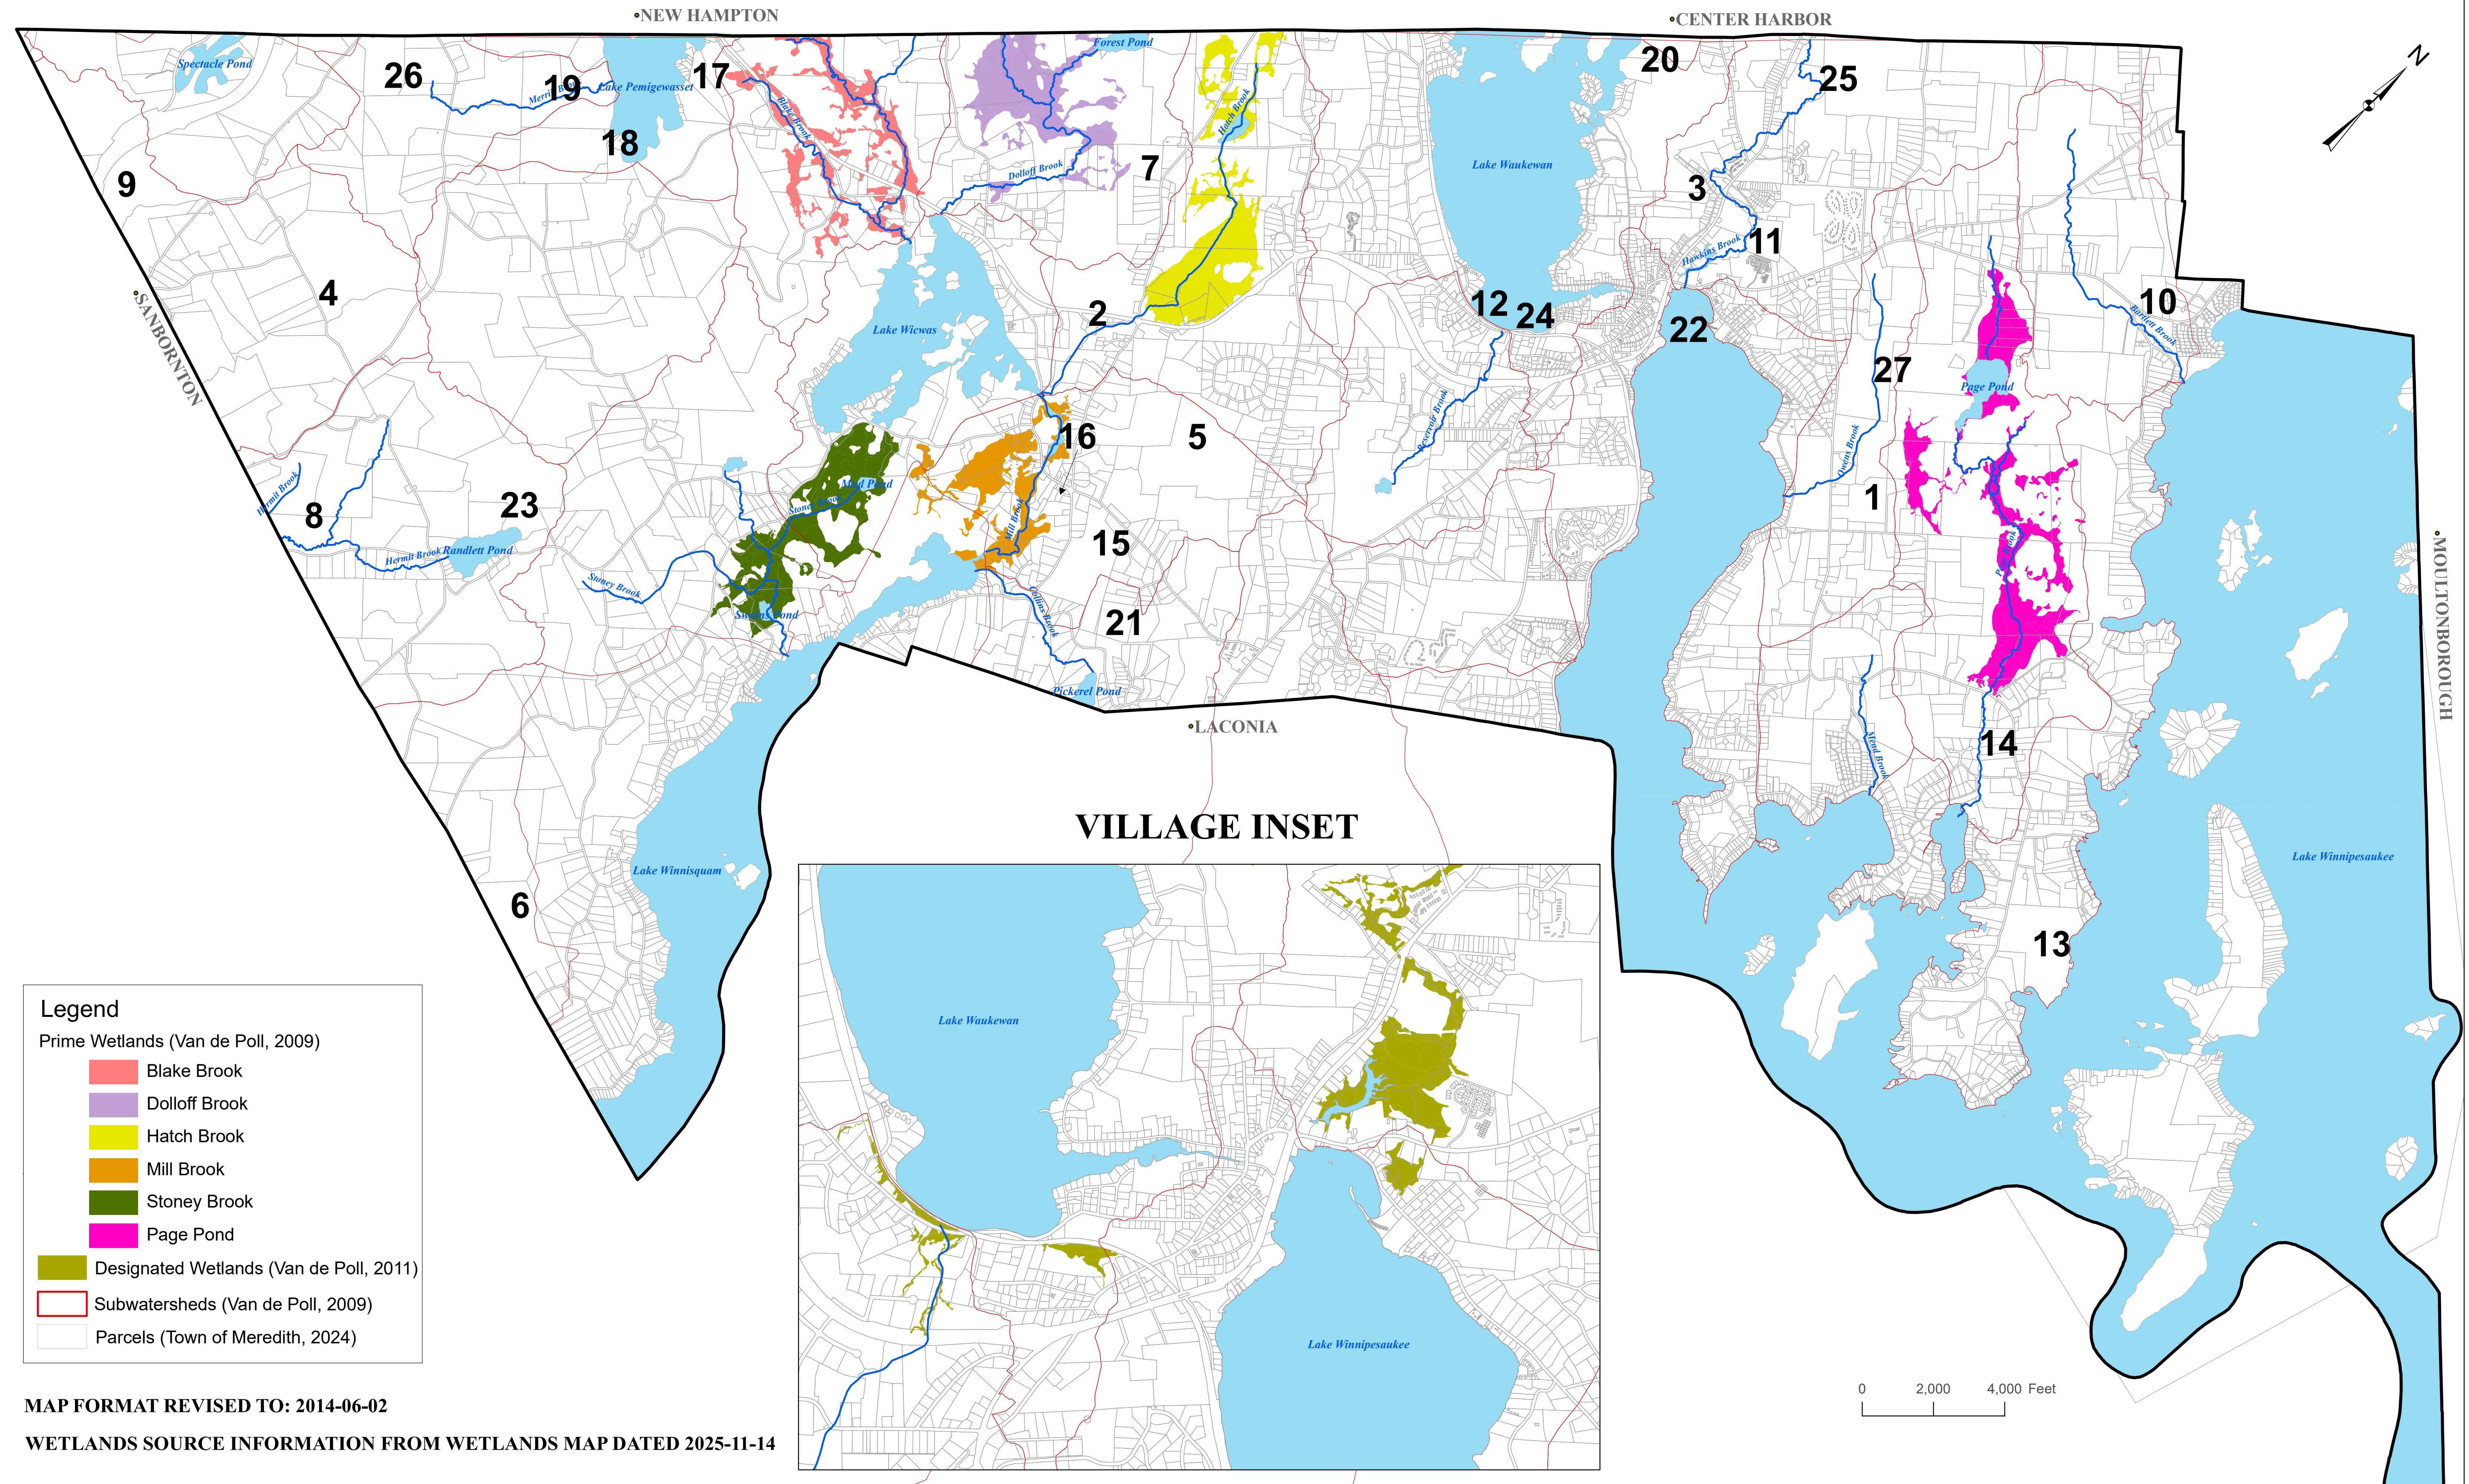

Town of Meredith, NH Wetlands Map

This map has been compiled, arranged, and formatted by the Town of Meredith for informational and planning purposes only. Parcel lines are approximate.